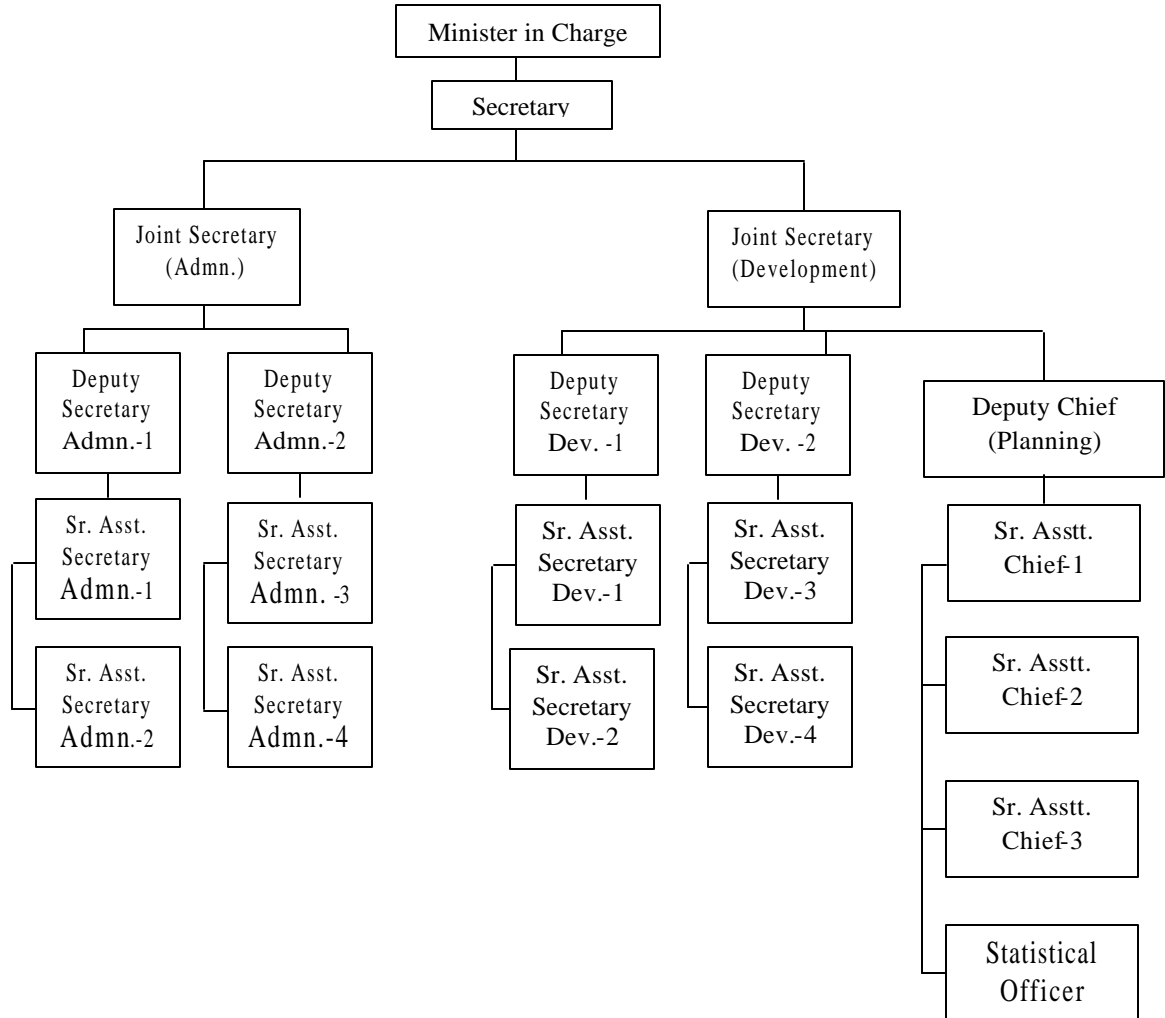

Government of Bangladesh
Organogram of
Primary and Mass Education Division

Important phone numbers of PMED-

Advisor, Tele: +88-02- 8618559

Secretary, Tele: +88-02- 8612484

Joint Secretary (Admn.), Tele: +88-02- 8615167